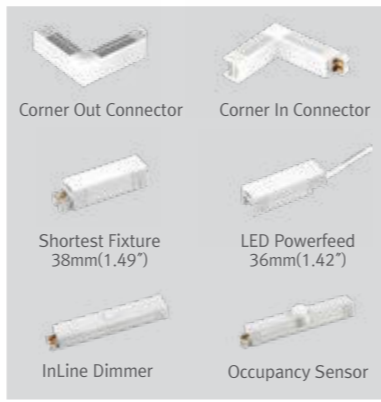

10.6mm(0.42")
11.5mm
(0.45")