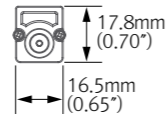

FLX Stix CDV

- Asymmetric Beam Angle for multiple applications
- Super slim Freezer and Cooler Lighting
- High Efficiency(115lm/w)
- High CRI(Ra>90)
- IP65 Rating
- Operating Temperature : -35°C~35°C(-95~95°F)
- Occupancy Sensor Ready
- Beam angle : Asymmetric, Batwing Wall washer, 40°

CRI	Ra>90	Watt	4,8,12,16,20W
Lumen	115lm/W	Color	3000/4000K/MEAT RED
Length	300(11.81")/600(23.62")/900(35.43")		
	/1200(47.24")/1500(59.06")mm