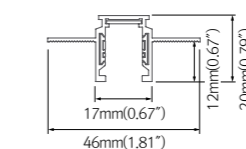

**FTM-LM30-TILT**

Input	DC 48V	Watt	15W
CRI	Ra>90	Beam angle	110°
Lumen	54lm/W	Colors	2,700/3,000/3,500/4,000K

Surface track

Surface track  
\_FTM-TRS1

Surface track  
\_FTM-TRS2

Trimless track

Trimless track  
\_FTM-TRT1