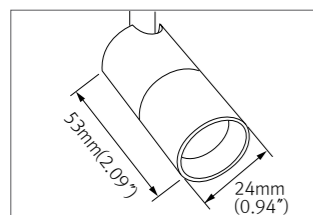

FLX SPOT DVP

Versatile Mini LED Spotlight

FLX Spot DVP

- With constant voltage DC 24V driver
- Mini spotlight with various beam angle
- Dimmable with available accessories
- Available in black and white
- Special option : silver and gold

CRI	Ra>90	Watt	3W
Lumen	98 lm/W		
Colors	2700/3000/3500/4000K		
Beam Angle	28° / 40° / 50°		

Special Order Options

FLX Spot DVP POLE

- With constant voltage DC 24V driver
- Mini Spotlight Pole with various beam angle
- Dimmable with available accessories
- Available in black and white
- Special option : silver and gold

CRI	Ra>90	Watt	3W
Lumen	98 lm/W		
Colors	2700/3000/3500/4000K		
Beam Angle	28° / 40° / 50°		

FLX SPOT DVP POLE

Versatile Mini LED Spotlight

★ Linkable between FLX Spot DVP (POLE) and FLX Spot DVP (POLE) (Max. 10 units connectable)