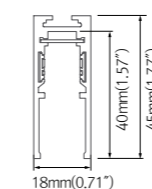

FLT Mini Track System

Super slim magnetic low voltage track system

- Ultra slim fixtures on easy magnetic rail system
- Adjustable beam angle by zoom function
- Available tilting up to 90°
- Safe with constant voltage DC 48V
- Various track options
- Easily extendable with direct connector
- Dimmable

Input	DC 48V	Watt	3W
CRI	Ra>90	Beam angle	15° / 24°
Lumen	70lm/W	Colors	2,700/3,000/3,500/4,000K

Input	DC 48V	Watt	5W
CRI	Ra>90	Beam angle	15° / 24° / 36°
Lumen	72lm/W	Colors	2,700/3,000/3,500/4,000K

Input	DC 48V	Watt	5W
CRI	Ra>90	Beam angle	15° ~ 40°
Lumen	72lm/W	Colors	2,700/3,000/3,500/4,000K

Input	DC 48V	Watt	10W
CRI	Ra>90	Beam angle	15° / 24° / 36°
Lumen	87lm/W	Colors	2,700/3,000/3,500/4,000K

Input	DC 48V	Watt	15W
CRI	Ra>90	Beam angle	15° / 24° / 36°
Lumen	78lm/W	Colors	2,700/3,000/3,500/4,000K

Input	DC 48V	Watt	15W
CRI	Ra>90	Beam angle	20° ~ 55°
Lumen	78lm/W	Colors	2,700/3,000/3,500/4,000K

Input	DC 48V	Watt	10W
CRI	Ra>90	Beam angle	30°
Lumen	52lm/W	Colors	2,700/3,000/3,500/4,000K

Input	DC 48V	Watt	10W
CRI	Ra>90	Beam angle	30°
Lumen	52lm/W	Colors	2,700/3,000/3,500/4,000K

Input	DC 48V	Watt	15W
CRI	Ra>90	Beam angle	30°
Lumen	53lm/W	Colors	2,700/3,000/3,500/4,000K

Input	DC 48V	Watt	10W
CRI	Ra>90	Beam angle	30°
Lumen	53lm/W	Colors	2,700/3,000/3,500/4,000K

Input	DC 48V	Watt	10W
CRI	Ra>90	Beam angle	110°
Lumen	54lm/W	Colors	2,700/3,000/3,500/4,000K

Input	DC 48V	Watt	10W
CRI	Ra>90	Beam angle	110°
Lumen	54lm/W	Colors	2,700/3,000/3,500/4,000K

Input	DC 48V	Watt	15W
CRI	Ra>90	Beam angle	110°
Lumen	54lm/W	Colors	2,700/3,000/3,500/4,000K

Input	DC 48V	Watt	15W
CRI	Ra>90	Beam angle	110°
Lumen	54lm/W	Colors	2,700/3,000/3,500/4,000K

Surface track

Trimless track

Pendant track