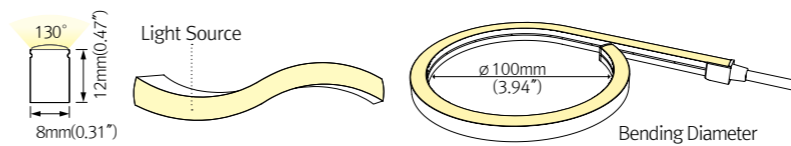

FLXible Tape Pro

- Ultra slim flexible LED, spot free, indoor and outdoor application
- IP66 rating with UV-resistant Silicon material
- Cuttable and flexible to have design freedom
- Available in standard lengths of 1, 2, 3, 4, 5M reels Extrusion
- Inpc available

Input	DC 24V	Watt	15W/m	IP Rating	IP66
Lumen	100lm/W	Max run lengths	5M	CRI	Ra)90
Colors	2400/2700/3000/3500/4000K				

FLXible Neon 1

Input	DC 24V	Watt	10W/m	IP Rating	IP67
Lumen	40lm/W	Max run lengths	5M	CRI	Ra)90
Colors	2200/2700/3000/3500/4000K				

FLXible Neon 1 Dual

Input	DC 24V	Watt	5.8W/ft	IP Rating	IP67
Lumen	40lm/W	Max run lengths	5M	CRI	Ra)90
Colors	2200K-4000K (Tunable white)				

FLXible Tape Tako

- Ultra slim flexible LED, spot free, indoor and outdoor application
- IP67 rating with UV-resistant PU material
- Cuttable and flexible to have design freedom

Input	DC 24V	Watt	18W/m	IP Rating	IP67
Lumen	100lm/W	Max run lengths	5M	CRI	Ra)90
Colors	2700/3000/3500/4000K				
Beam angle	30° / 45° / 60° / 20X45°				

FLXible Neon 2

Input	DC 24V	Watt	10W/m	IP Rating	IP67
Lumen	65lm/W	Max run lengths	5M	CRI	Ra)80
Colors	2200/2700/3000/3500/4000K				

FLXible Neon 2 Dual

Input	DC 24V	Watt	5.8W/ft	IP Rating	IP67
Lumen	65lm/W	Max run lengths	5M	CRI	Ra)80
Colors	2200K-4000K (Tunable white)