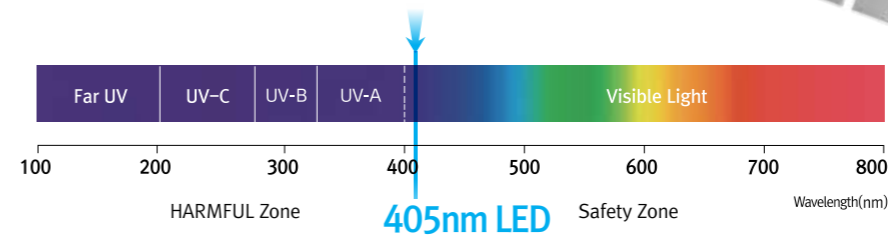

### What is 405 nm LED?

405 nanometer(nm) LED has a wavelength between Ultraviolet (10~400nm) and Visible light (400~800nm). 405nm has a different disinfection effect from UV-C as its wavelength is longer than ultraviolet rays, For this reason, it is harmless to the human body and it can be used for lighting applications.