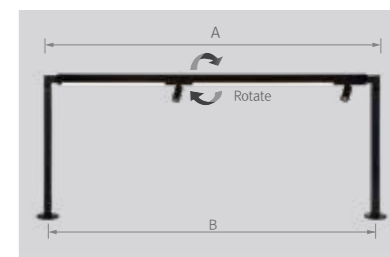

Lamp Power	Luminous Flux (4000K)	A	B
MNP 1W	113 lm	396.5mm (15.61")	381mm (15")
MNP 4W	362 lm	676.5mm (26.63")	661mm (26.02")
MNP 8W	722 lm	955.5mm (37.62")	940mm (37.01")
MRS 1W	97 lm	1234.5mm (48.60")	1219mm (47.99")
MRS 3W	246 lm