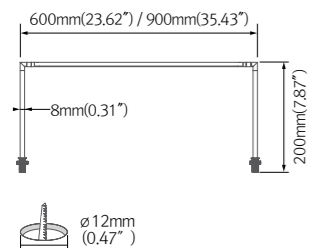

Micro Arm

Watt	4W/8W/12W	CRI	Ra>90
Lumen	80 lm/W	Beam angle	110°