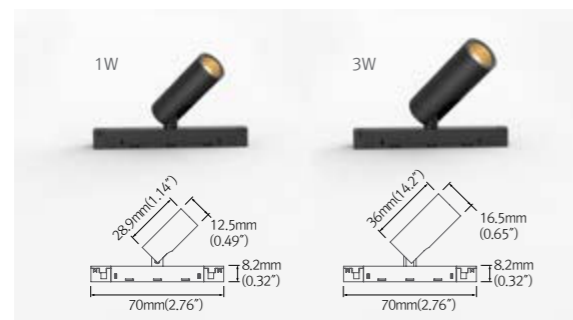

Micro Track Spot

Input	DC 24V	Watt	1W/3W
CRI	Ra>90	Colors	3,000/4,000K
Lumen	75lm/W	Beam angle	18°/32°/46°