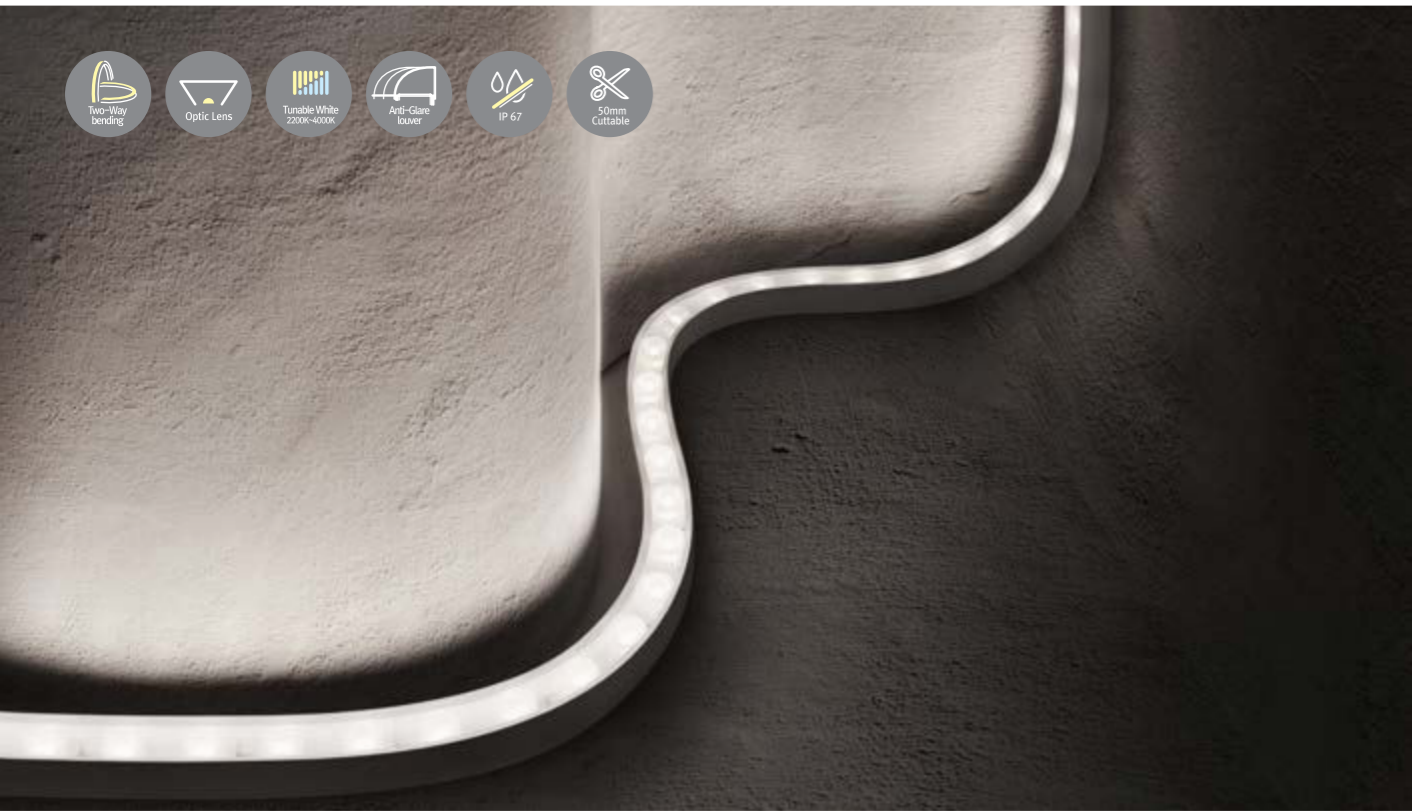

FLXible Neon Lens 3D