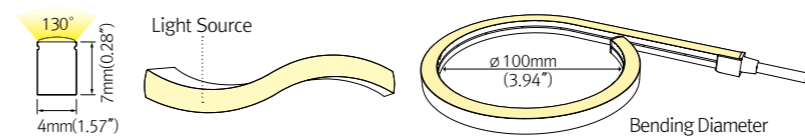

### FLXible Neon 1 Narrow

- 4X7mm Ultra thin dot-free flexible luminaire
- Seamless, Dimmable, cuttable, Silicone material
- Ideal for Narrow space in the cabinet, shelf any other furniture
- Field Cuttable (33.4mm)
- Horizontal bending