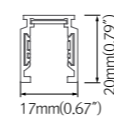

Surface track
_FTM-TRS2