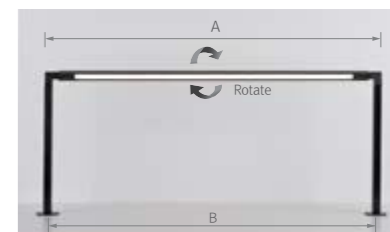

### NDPro Showcase Arm

- Aluminum body with rotating light bar
- Easy assembly with FLX Stix NDPro fixture
- Various length available
- Ideal for showcase and furniture

Lamp Power	Luminous Flux (4000K)	A	B
NDP 4W	300 lm	396.5mm (15.61")	381mm (15")
NDP 7W	570 lm	676.5mm (26.63")	661mm (26.02")
NDP 11W	860 lm	955.5mm (37.62")	940mm (37.01")
NDP 15W	1210 lm	1234.5mm (48.60")	1219mm (47.99")