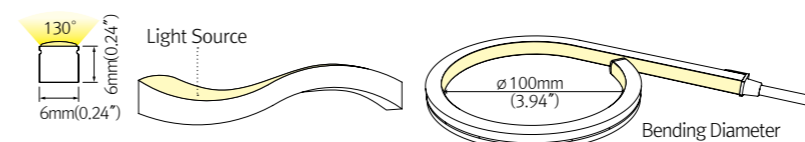

FLXible Neon 2 Narrow

- 6X6mm Ultra thin dot-free flexible luminaire
- Seamless, Dimmable, cuttable, Silicone material
- Ideal for Narrow space in the cabinet, shelf any other furniture
- Field Cuttable (33.4mm)
- Vertical bending

Input	DC 24V	Watt	7.2W/m	IP Rating	IP65
Lumen	93lm/W	Max run lengths	5M	CRI	Ra>90
Colors	2700/3000/3500/4000K