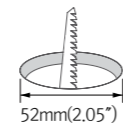

FLX SPOT DVP

Versatile Mini LED Spotlight