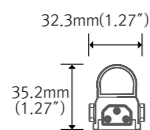

SlimLamp Slide

LED for Cove, Contour and Cabinet.

Linear perfection with Slimlamp Slide LED

- Easy slide connection system
- Slim design with seamless lighting
- Dimmable
- Round Diffuser (Square also available)
- Slide-Up Replacing System

SSL Specification

- Voltage : AC 100-277V
- Lumen : 100lm/W
- Wattage : 3W/5W/10W/15W/20W/25W
- Colors : 2700K/3000K/3500K/4000K/5700K
- CRI > 90
- IP20
- Max connection: 400W(12.60")
- Length: 150mm(5.91")/320mm (12.60")/580mm (22.83")/870mm (34.25")/1160mm (45.67")/1450mm (57.09")

VSSL Specification

- Dimming: 0-10V
- Tunable version available
- Voltage : AC 100-277V
- Lumen : 85lm/W
- Wattage : 5W/10W/15W/20W
- Colors : 2700K/3000K/3500K/4000K/5700K
- CRI > 90
- IP20
- Max connection: 400W
- Length: 150mm(5.91")/320mm (12.60")/580mm (22.83")/870mm (34.25")/1160mm (45.67")/1450mm (57.09")

LuxFeel Interior Line

High output Grazer with Multiple Beam Angles

LuxFeel Interior Line

- Indoor & Outdoor Application
- Versatile: Fitting shop, Hotel, Facades
- IP 67: Water resistance and suitable for outdoor use
- Adjustable product : Various Beam angle options
- Rotatable product to be adjusted conveniently
- High color rendering
- Various length available

Input	DC 24V	Watt	12/24/36/48W
IP Rating	IP67	Lumen	80lm/W
CRI	Ra>90	Colors	3000/4000K
Beam angle			10X60° / 30° / 40°
Length			300 (11.81") / 600 (23.62") / 900 (35.43") / 1200 (7.24")mm