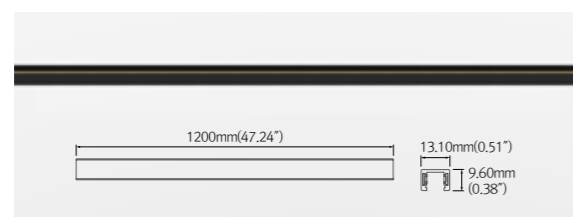

Micro Track Linear

Input	DC 24V	Watt	3/5W
CRI	Ra>90	Colors	3,000/4,000K
Lumen	65lm/W	Length	300(11")/600(23.62")

Micro Track

Length	1,200(47.24")