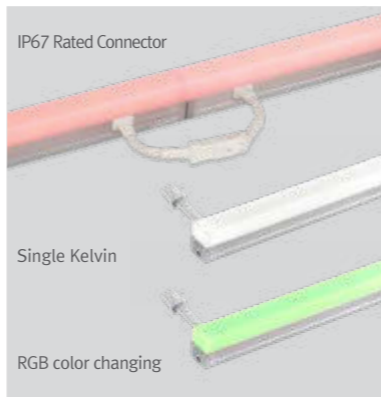

15mm(0.59")
22.1mm
(0.50")

FLX Stix ODV

Slim profile LED for exterior applications. Easy installation, IP66 Rating, Dimmable.

Input	DC 24V	IP Rating	IP66
Lumen	95lm/W	Colors	RGB/2700/3000/4000K
Length	143 (5.63") / 283 (11.14") / 562 (22.13") / 841 (33.11") mm