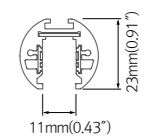

FLT Mini Track System

Super slim magnetic low voltage track system

- Ultra slim fixtures on easy magnetic rail system
- Adjustable beam angle by zoom function
- Available tilting up to 90°
- Safe with constant voltage DC 48V
- Various track options
- Easily extendable with direct connector
- Dimmable

Input	DC 48V	Watt	3W
CRI	Ra>90	Beam angle	15° / 24°
Lumen	70lm/W	Colors	2,700/3,000/3,500/4,000K

Input	DC 48V	Watt	5W
CRI	Ra>90	Beam angle	15° / 24° / 36°
Lumen	72lm/W	Colors	2,700/3,000/3,500/4,000K

Input	DC 48V	Watt	5W
CRI	Ra>90	Beam angle	15° ~ 40°
Lumen	72lm/W	Colors	2,700/3,000/3,500/4,000K

Input	DC 48V	Watt	10W
CRI	Ra>90	Beam angle	15° / 24° / 36°
Lumen	87lm/W	Colors	2,700/3,000/3,500/4,000K

Input	DC 48V	Watt	15W
CRI	Ra>90	Beam angle	15° / 24° / 36°
Lumen	78lm/W	Colors	2,700/3,000/3,500/4,000K

Input	DC 48V	Watt	15W
CRI	Ra>90	Beam angle	20° ~ 55°
Lumen	78lm/W	Colors	2,700/3,000/3,500/4,000K

Input	DC 48V	Watt	10W
CRI	Ra>90	Beam angle	30°
Lumen	52lm/W	Colors	2,700/3,000/3,500/4,000K

Input	DC 48V	Watt	10W
CRI	Ra>90	Beam angle	30°
Lumen	52lm/W	Colors	2,700/3,000/3,500/4,000K

Input	DC 48V	Watt	15W
CRI	Ra>90	Beam angle	30°
Lumen	53lm/W	Colors	2,700/3,000/3,500/4,000K

Input	DC 48V	Watt	10W
CRI	Ra>90	Beam angle	30°
Lumen	53lm/W	Colors	2,700/3,000/3,500/4,000K

Input	DC 48V	Watt	10W
CRI	Ra>90	Beam angle	110°
Lumen	54lm/W	Colors	2,700/3,000/3,500/4,000K

Input	DC 48V	Watt	10W
CRI	Ra>90	Beam angle	110°
Lumen	54lm/W	Colors	2,700/3,000/3,500/4,000K

Input	DC 48V	Watt	15W
CRI	Ra>90	Beam angle	110°
Lumen	54lm/W	Colors	2,700/3,000/3,500/4,000K

Input	DC 48V	Watt	15W
CRI	Ra>90	Beam angle	110°
Lumen	54lm/W	Colors	2,700/3,000/3,500/4,000K

Surface track

Trimless track

Pendant track