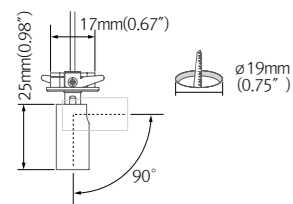

*Micro Point

Micro Point

Watt	1W	CRI	Ra>90
Lumen	70 lm/W	Beam angle	18°/32°/46°