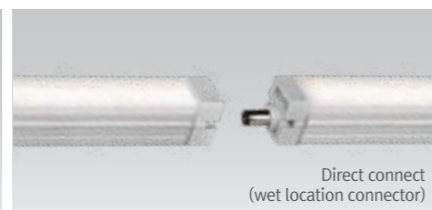

FLX Stix CDV

Ultra Slim Refrigeration Lighting

FLX Stix CDV

- Asymmetric Beam Angle for multiple applications
- Super slim Freezer and Cooler Lighting
- High Efficiency(115lm/w)
- High CRI(Ra>90)
- IP65 Rating
- Operating Temperature : -35°C~35°C(-95~95°F)
- Occupancy Sensor Ready
- Beam angle : Asymmetric, Batwing Wall washer, 40°

CRI	Ra>90	Watt	4,8,12,16,20W
Lumen	115lm/W	Color	3000/4000K/MEAT RED
Length	300(11.81")/600(23.62")/900(35.43")		
	/1200(47.24")/1500(59.06")mm		

Safe Disinfection with FLX Stix NDPure

FLX Stix NDPure

Safe Disinfection in Multiple Area

FLX Stix NDPure

- Safe disinfection with 405nm LED
- PMMA diffuser lens
- Super slim linear fixture with plug and play option
- Optional accessories available
- For use with constant voltage DC 24V driver
- Multiple mounting methods including magnetic
- Suitable for many locations to create a clean, safe environment

Watt	4,7,11,15W
LED	405nm
Length	284(11.18")/ 564(22.20")/ 843(33.19")
	/1122(44.17")mm

405nm LED

NDPro Body

PMMA Diffuser

What is 405 nm LED?

405 nanometer(nm) LED has a wavelength between Ultraviolet (10~400nm) and Visible light (400~800nm). 405nm has a different disinfection effect from UV-C as its wavelength is longer than ultraviolet rays, For this reason, it is harmless to the human body and it can be used for lighting applications.