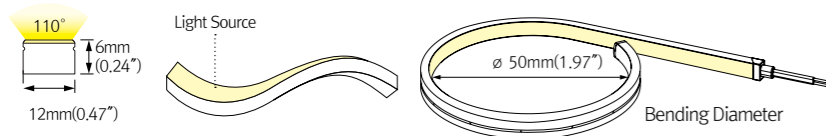

FLXible Tape Pro

- Ultra slim flexible LED, spot free, indoor and outdoor application
- IP66 rating with UV-resistant Silicon material
- Cuttable and flexible to have design freedom
- Available in standard lengths of 1, 2, 3, 4, 5M reels Extrusion
- Inpc available

Input	DC 24V	Watt	15W/m	IP Rating	IP66
Lumen	100lm/W	Max run lengths	5M	CRI	Ra)90
Colors	2400/2700/3000/3500/4000K				

FLXible Neon 1

Input	DC 24V	Watt	10W/m	IP Rating	IP67
Lumen	40lm/W	Max run lengths	5M	CRI	Ra)90
Colors	2200/2700/3000/3500/4000K				

FLXible Neon 1 Dual

Input	DC 24V	Watt	5.8W/ft	IP Rating	IP67
Lumen	40lm/W	Max run lengths	5M	CRI	Ra)90
Colors	2200K-4000K (Tunable white)