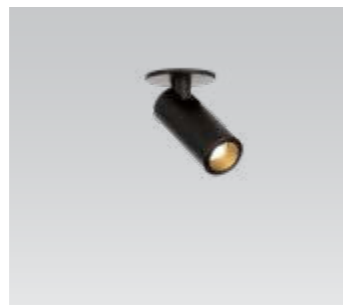

*Micro Point

Micro Point

Watt	1W	CRI	Ra>90
Lumen	70 lm/W	Beam angle	18°/32°/46°