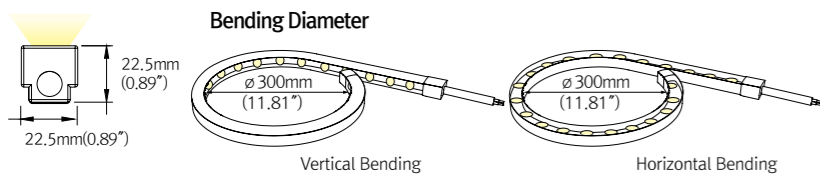

FLXible Neon Lens 3D

- Flexible LED, bending both horizontally and vertically
- Fully sealed with Silicon material(IP67)
- Various beam angles available with optics
- Field-cuttable to have design freedom (55.4mm)
- Extrusion, louver, angle bracket accessory
- Tunable available
- Bottom Feed Option Available
- Various types of extrusion available

Input	DC 24V	Watt	20W/m	IP Rating	IP67
Lumen	80lm/W	CRI			Ra>90
Colors			2700/3000/3500/4000K		
			2200K~4000K (Tunable white)		
Beam angle			20° / 35° / 45° / 20X40°