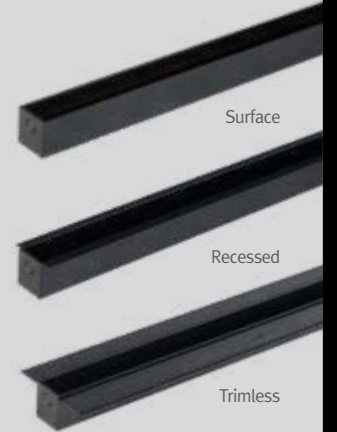

# MonoRail2

Modular Low Voltage Rail System for Flexibility and Creativity

18mm(0.71")  
16.5mm  
(0.65")

Extrusion Type