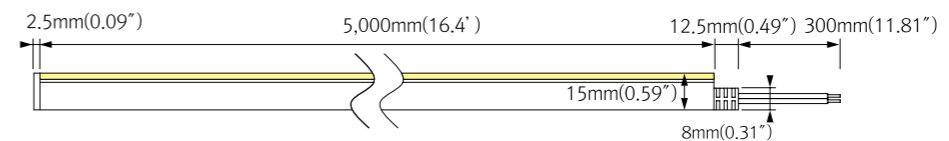

FLXible Neon 3D

- Flexible LED, bending both horizontally and vertically
- Fully sealed with Silicon material(IP67)
- Cuttable and flexible to have design freedom (20.83mm)
- High output seamless spot free illumination
- Dimmable
- Various Feed Option Available (Left Side Feed, Bottom Feed Type)

Input	DC 24V	Watt	15W/m	IP Rating	IP67
Lumen		70lm/W	CRI		Ra>90
Colors		2400/2700/3000/3500/4000K