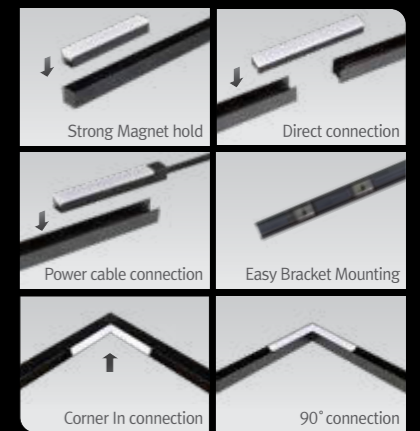

MonoRail2 Spot

Mini spotlight with magnetic system & aluminum extrusion

Watt	3W	CRI	Ra>90
Lumen	80lm/W		
Colors	2700/3000/3500/4000K