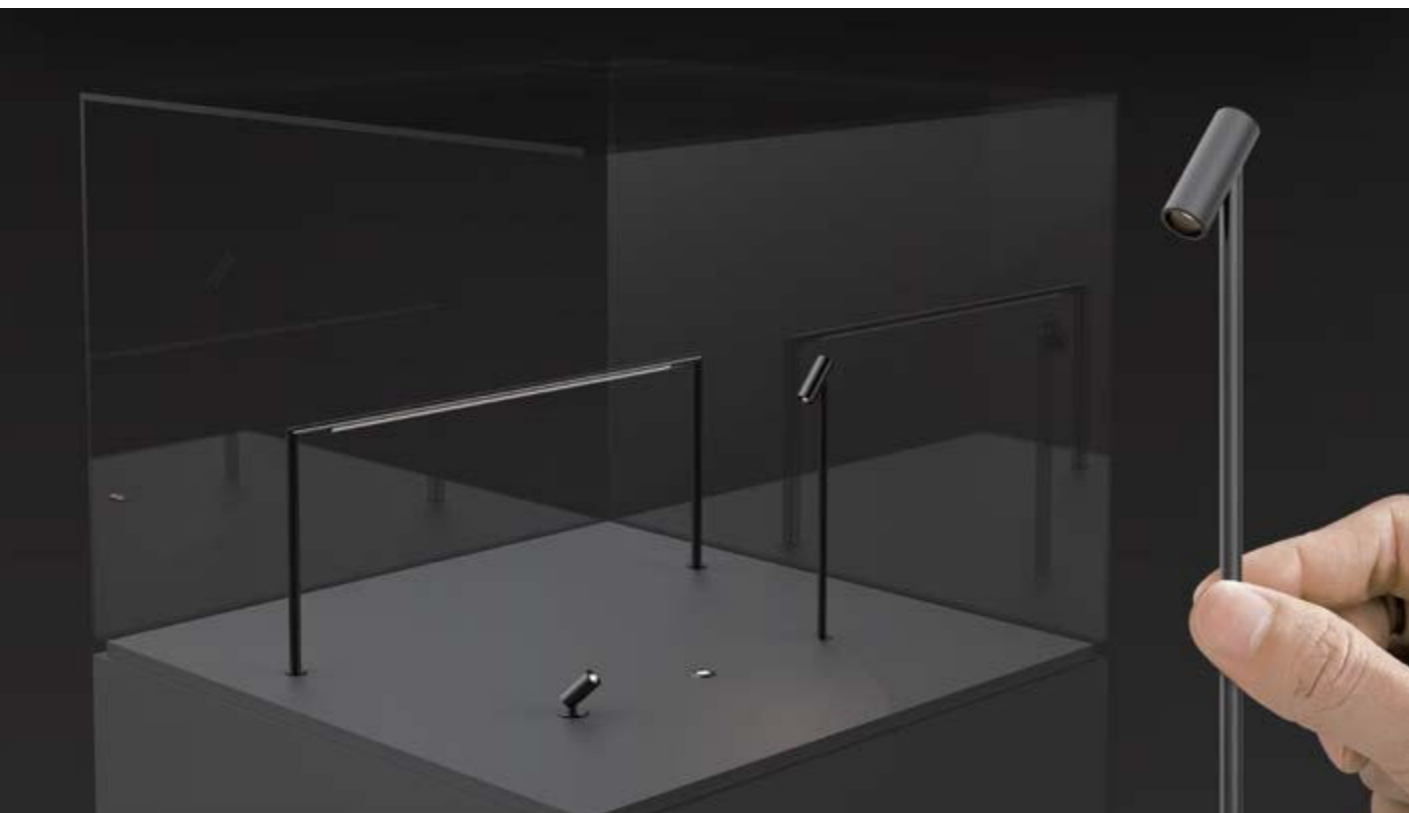

### FLX Micro Series

- Miniature lighting for furniture, showcase, museum
- Super slim design
- Adjustable pole length, Rotatable head
- Constant voltage DC 24V driver
- Available in black (Special order option: gold, silver)
- Various beam angles (18°, 32°, 46°)
- Dimmable