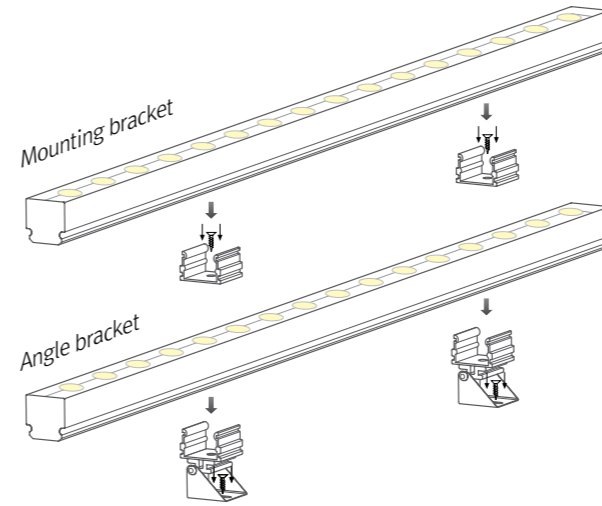

Bracket installation