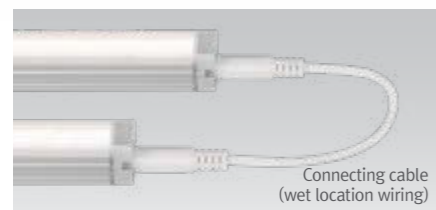

FLX Stix CDV

Ultra Slim Refrigeration Lighting

FLX Stix CDV

- Asymmetric Beam Angle for multiple applications
- Super slim Freezer and Cooler Lighting
- High Efficiency(115lm/w)
- High CRI(Ra>90)
- IP65 Rating
- Operating Temperature : -35°C~35°C(-95~95°F)
- Occupancy Sensor Ready
- Beam angle : Asymmetric, Batwing Wall washer, 40°

CRI	Ra>90	Watt	4,8,12,16,20W
Lumen	115lm/W	Color	3000/4000K/MEAT RED
Length	300(11.81")/600(23.62")/900(35.43")		
	/1200(47.24")/1500(59.06")mm		

Safe Disinfection with FLX Stix NDPure

FLX Stix NDPure

Safe Disinfection in Multiple Area

FLX Stix NDPure

- Safe disinfection with 405nm LED
- PMMA diffuser lens
- Super slim linear fixture with plug and play option
- Optional accessories available
- For use with constant voltage DC 24V driver
- Multiple mounting methods including magnetic
- Suitable for many locations to create a clean, safe environment

Watt	4,7,11,15W
LED	405nm
Length	284(11.18")/ 564(22.20")/ 843(33.19")
	/1122(44.17")mm

405nm LED

NDPro Body

PMMA Diffuser

What is 405 nm LED?

405 nanometer(nm) LED has a wavelength between Ultraviolet (10~400nm) and Visible light (400~800nm). 405nm has a different disinfection effect from UV-C as its wavelength is longer than ultraviolet rays, For this reason, it is harmless to the human body and it can be used for lighting applications.