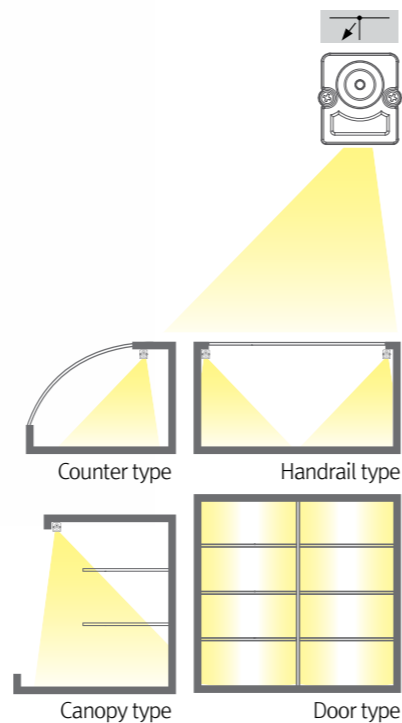

Safe Disinfection with FLX Stix NDPure

FLX Stix NDPure

Safe Disinfection in Multiple Area

FLX Stix NDPure

- Safe disinfection with 405nm LED
- PMMA diffuser lens
- Super slim linear fixture with plug and play option
- Optional accessories available
- For use with constant voltage DC 24V driver
- Multiple mounting methods including magnetic
- Suitable for many locations to create a clean, safe environment

Watt	4,7,11,15W
LED	405nm
Length	284(11.18")/ 564(22.20")/ 843(33.19")
	/1122(44.17")mm