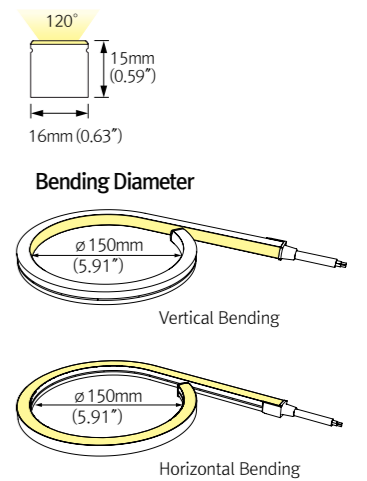

FLXible Neon 3D

- Flexible LED, bending both horizontally and vertically
- Fully sealed with Silicon material(IP67)
- Cuttable and flexible to have design freedom (20.83mm)
- High output seamless spot free illumination
- Dimmable
- Various Feed Option Available (Left Side Feed, Bottom Feed Type)

Input	DC 24V	Watt	15W/m	IP Rating	IP67
Lumen		70lm/W	CRI		Ra>90
Colors		2400/2700/3000/3500/4000K