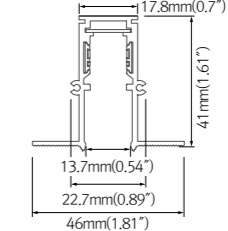

FLT Mini Track System

Super slim magnetic low voltage track system

- Ultra slim fixtures on easy magnetic rail system
- Adjustable beam angle by zoom function
- Available tilting up to 90°
- Safe with constant voltage DC 48V
- Various track options
- Easily extendable with direct connector
- Dimmable

Input	DC 48V	Watt	3W
CRI	Ra>90	Beam angle	15° / 24°
Lumen	70lm/W	Colors	2,700/3,000/3,500/4,000K

Input	DC 48V	Watt	5W
CRI	Ra>90	Beam angle	15° / 24° / 36°
Lumen	72lm/W	Colors	2,700/3,000/3,500/4,000K

Input	DC 48V	Watt	5W
CRI	Ra>90	Beam angle	15° ~ 40°
Lumen	72lm/W	Colors	2,700/3,000/3,500/4,000K

Input	DC 48V	Watt	10W
CRI	Ra>90	Beam angle	15° / 24° / 36°
Lumen	87lm/W	Colors	2,700/3,000/3,500/4,000K

Input	DC 48V	Watt	15W
CRI	Ra>90	Beam angle	15° / 24° / 36°
Lumen	78lm/W	Colors	2,700/3,000/3,500/4,000K

Input	DC 48V	Watt	15W
CRI	Ra>90	Beam angle	20° ~ 55°
Lumen	78lm/W	Colors	2,700/3,000/3,500/4,000K

Input	DC 48V	Watt	10W
CRI	Ra>90	Beam angle	30°
Lumen	52lm/W	Colors	2,700/3,000/3,500/4,000K

Input	DC 48V	Watt	10W
CRI	Ra>90	Beam angle	30°
Lumen	52lm/W	Colors	2,700/3,000/3,500/4,000K

Input	DC 48V	Watt	15W
CRI	Ra>90	Beam angle	30°
Lumen	53lm/W	Colors	2,700/3,000/3,500/4,000K

Input	DC 48V	Watt	10W
CRI	Ra>90	Beam angle	30°
Lumen	53lm/W	Colors	2,700/3,000/3,500/4,000K

Input	DC 48V	Watt	10W
CRI	Ra>90	Beam angle	110°
Lumen	54lm/W	Colors	2,700/3,000/3,500/4,000K

Input	DC 48V	Watt	10W
CRI	Ra>90	Beam angle	110°
Lumen	54lm/W	Colors	2,700/3,000/3,500/4,000K

Input	DC 48V	Watt	15W
CRI	Ra>90	Beam angle	110°
Lumen	54lm/W	Colors	2,700/3,000/3,500/4,000K

Input	DC 48V	Watt	15W
CRI	Ra>90	Beam angle	110°
Lumen	54lm/W	Colors	2,700/3,000/3,500/4,000K

Surface track

Trimless track

Pendant track