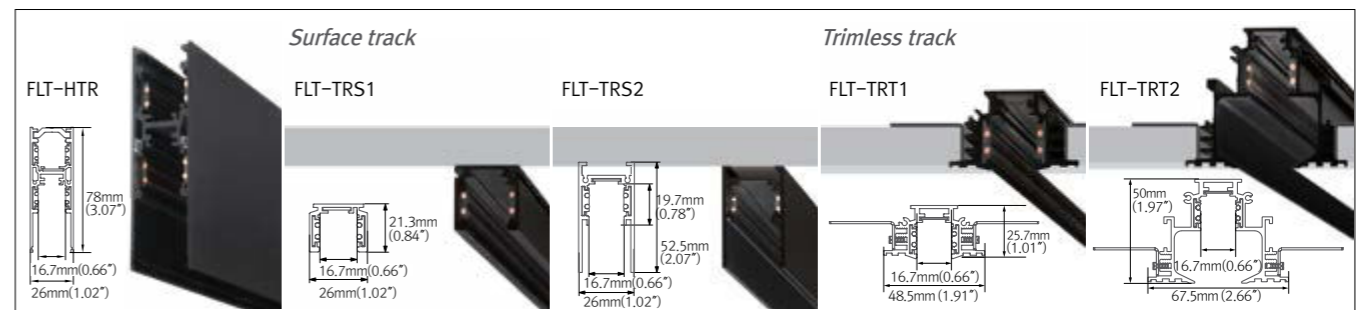

FLT Collection

Magnetic Low Voltage Track System

- Various lighting fixtures on a single track
- Easily extendable with direct connector
- Safe with constant voltage DC 24V
- Available in various colors
- Easy magnetic installation

FLT-SS06

Input	DC 24V	Watt	6W
CRI	Ra>90	Beam angle	15° / 24° / 36°
Lumen	70lm/W	Colors	2700/3000/3500/4000K

FLT-SS09

Input	DC 24V	Watt	9W
CRI	Ra>90	Beam angle	15° / 24° / 36°
Lumen	78lm/W	Colors	2700/3000/3500/4000K

FLT-SS15

Input	DC 24V	Watt	15W
CRI	Ra>90	Beam angle	15° / 24° / 36°
Lumen	73lm/W	Colors	2700/3000/3500/4000K

FLT-SS20

Input	DC 24V	Watt	20W
CRI	Ra>90	Beam angle	15° / 24° / 36°
Lumen	73lm/W	Colors	2700/3000/3500/4000K

DOUBLE JOINT
(SS06, SS09, SS15, SS20 available)

Input	DC 24V	Watt	6 / 9 / 15 / 20W
CRI	Ra>90	Beam angle	15° / 24° / 36°
Lumen	70/78/73/73lm/W	Colors	2700/3000/3500/4000K

FLT-SL06

Input	DC 24V	Watt	6W
CRI	Ra>90	Beam angle	15° / 24° / 36°
Lumen	70lm/W	Colors	2700/3000/3500/4000K

FLT-SM02

Input	DC 24V	Watt	2W
CRI	Ra>90	Beam angle	15° / 24° / 36°
Lumen	55lm/W	Colors	2700/3000/3500/4000K

FLT-SM12

Input	DC 24V	Watt	12W
CRI	Ra>90	Beam angle	15° / 24° / 36°
Lumen	85lm/W	Colors	2700/3000/3500/4000K

FLT-LS10-L

Input	DC 24V	Watt	4W
CRI	Ra>90	Beam angle	21° / 40° / 52°
Lumen	84.2lm/W	Colors	2700/3000/3500/4000K

FLT-LS30-L

Input	DC 24V	Watt	12W
CRI	Ra>90	Beam angle	21° / 40° / 52°
Lumen	80lm/W	Colors	2700/3000/3500/4000K

FLT-LM30

Input	DC 24V	Watt	10W
CRI	Ra>90	Beam angle	125°
Lumen	77lm/W	Colors	2700/3000/3500/4000K

FLT-SP20
FLT-SP30

Input	DC 24V	Watt	2W
CRI	Ra>90	Beam angle	24° / 36°
Lumen	89lm/W	Colors	2700/3000/3500/4000K