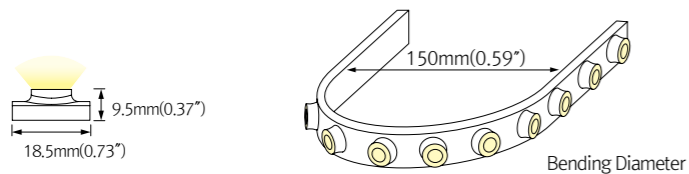

FLXible Tape Tako

- Ultra slim flexible LED, spot free, indoor and outdoor application
- IP67 rating with UV-resistant PU material
- Cuttable and flexible to have design freedom

Input	DC 24V	Watt	18W/m	IP Rating	IP67
Lumen	100lm/W	Max run lengths	5M	CRI	Ra)90
Colors	2700/3000/3500/4000K				
Beam angle	30° / 45° / 60° / 20X45°				

FLXible Neon 2

Input	DC 24V	Watt	10W/m	IP Rating	IP67
Lumen	65lm/W	Max run lengths	5M	CRI	Ra)80
Colors	2200/2700/3000/3500/4000K				

FLXible Neon 2 Dual

Input	DC 24V	Watt	5.8W/ft	IP Rating	IP67
Lumen	65lm/W	Max run lengths	5M	CRI	Ra)80
Colors	2200K-4000K (Tunable white)