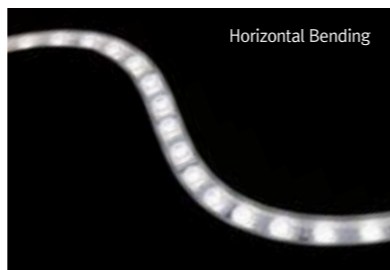

FLXible Neon Lens 3D

- Flexible LED, bending both horizontally and vertically
- Fully sealed with Silicon material(IP67)
- Various beam angles available with optics
- Field-cuttable to have design freedom (55.4mm)
- Extrusion, louver, angle bracket accessory
- Tunable available
- Bottom Feed Option Available
- Various types of extrusion available

Input	DC 24V	Watt	20W/m	IP Rating	IP67
Lumen	80lm/W	CRI			Ra>90
Colors			2700/3000/3500/4000K		
			2200K~4000K (Tunable white)		
Beam angle			20° / 35° / 45° / 20X40°