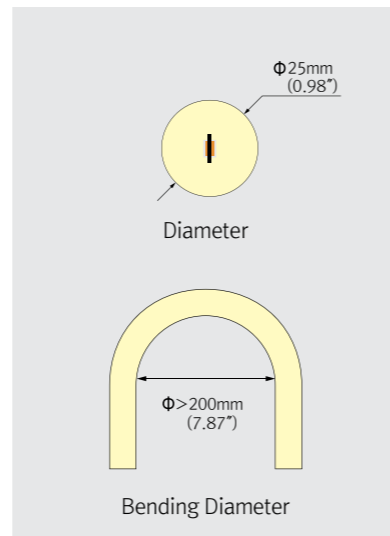

FLXible Neon 360

- 360° degree Illumination Decorative Lighting
- Bendable in any direction
- Field Cuttable 50mm(1.97")
- Available in Standard Lengths of 1,2,3,4,5M Reels
- Architectural and interior contour lighting
- Dimmable
- Tunable, RGBW available
- Side feed option available
- Posable

Input	DC 24V	Watt	10W/m	IP Rating	IP65
Lumen		60 lm/W	CRI		Ra>90
Colors		2400/2700/3000/3500/4000K			
Beam Angle					360°

FLXible Neon 3D