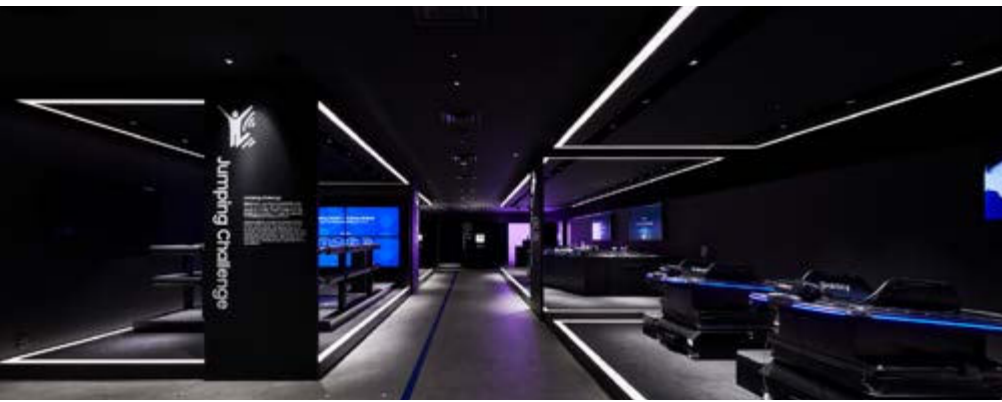

10.6mm(0.42")
11.5mm
(0.45")

FLX Stix NDPro

Ultra slim profile, spot free, seamless engineered fixture with tight pitch LEDs for even surface illumination and perfected color consistency. 90+ CRI, Dimmable.

CRI	Ra>90	Watt	0.5/1/3/4/7/11/15W
Lumen	80lm/W	Colors	2200/2700/3000/4000K
Length	100 (3.94") / 193 (7.60") / 284 (11.18") 564 (22.20") / 843 (33.19") / 1122 (44.17") mm		

15mm(0.59")
12.6mm
(0.50")

FLX Stix HDPro

High output version of FLX Stix NDPro where more light is needed. 90+ CRI, Dimmable.

CRI	Ra>90	Watt	3/6/12/18/24W
Lumen	80lm/W	Colors	2200/2700/3000/4000K
Length	145 (5.71") / 285 (11.22") / 564 (22.20") 843 (33.19") / 1122 (44.17") mm		

15mm(0.59")
22.1mm
(0.50")

FLX Stix ODV

Slim profile LED for exterior applications. Easy installation, IP66 Rating, Dimmable.

Input	DC 24V	IP Rating	IP66
Lumen	95lm/W	Colors	RGB/2700/3000/4000K
Length	143 (5.63") / 283 (11.14") / 562 (22.13") / 841 (33.11") mm		

Dim to Warm system

Dim to Warm, Tunable White, 0-10V/1-10V 2CH dimming

- Slim interface with multiple functions
- Dim to warm mode
- Tunable white mode
- Quick mode change with a function switch
- Dip Switch to select 0-10V and 1-10V mode
- 1CH 100W, Total 2CH, 200W

FDD-L20