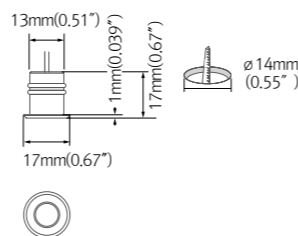

*Micro Spot

Micro Spot

Watt	1W	CRI	Ra>90
Lumen	70 lm/W	Beam angle	18°/32°/46°