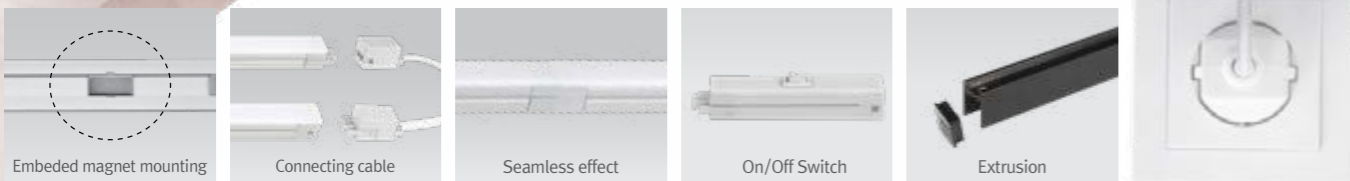

NDPro Showcase Arm

- Aluminum body with rotating light bar
- Easy assembly with FLX Stix NDPro fixture
- Various length available
- Ideal for showcase and furniture