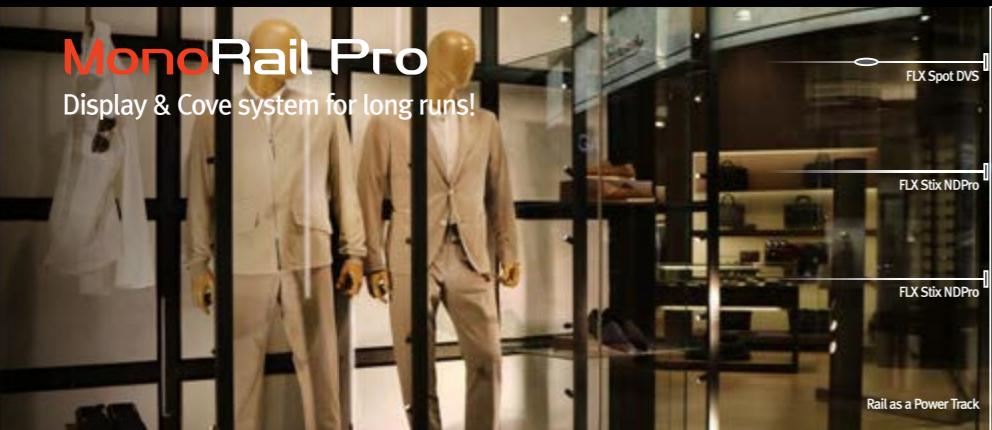

MonoRail Pro

Display & Cove system for long runs!