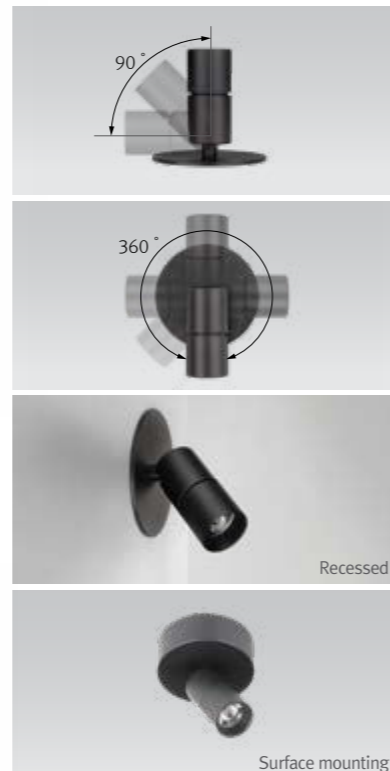

FLX SPOT DVP

Versatile Mini LED Spotlight

FLX Spot DVP

- With constant voltage DC 24V driver
- Mini spotlight with various beam angle
- Dimmable with available accessories
- Available in black and white
- Special option : silver and gold

CRI	Ra>90	Watt	3W
Lumen	98 lm/W		
Colors	2700/3000/3500/4000K		
Beam Angle	28° / 40° / 50°		

Special Order Options

FLX Spot DVP POLE

- With constant voltage DC 24V driver
- Mini Spotlight Pole with various beam angle
- Dimmable with available accessories
- Available in black and white
- Special option : silver and gold

CRI	Ra>90	Watt	3W
Lumen	98 lm/W		
Colors	2700/3000/3500/4000K		
Beam Angle	28° / 40° / 50°		

FLX SPOT DVP POLE

Versatile Mini LED Spotlight

★ Linkable between FLX Spot DVP (POLE) and FLX Spot DVP (POLE) (Max. 10 units connectable)