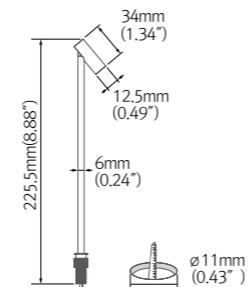

*Micro Pole