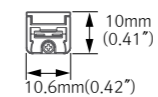

FLX Stix CDV

Ultra Slim Refrigeration Lighting

FLX Stix CDV

- Asymmetric Beam Angle for multiple applications
- Super slim Freezer and Cooler Lighting
- High Efficiency(115lm/w)
- High CRI(Ra>90)
- IP65 Rating
- Operating Temperature : -35°C~35°C(-95~95°F)
- Occupancy Sensor Ready
- Beam angle : Asymmetric, Batwing Wall washer, 40°

CRI	Ra>90	Watt	4,8,12,16,20W
Lumen	115lm/W	Color	3000/4000K/MEAT RED
Length	300(11.81")/600(23.62")/900(35.43")		
	/1200(47.24")/1500(59.06")mm		

Safe Disinfection with FLX Stix NDPure

FLX Stix NDPure

Safe Disinfection in Multiple Area

FLX Stix NDPure

- Safe disinfection with 405nm LED
- PMMA diffuser lens
- Super slim linear fixture with plug and play option
- Optional accessories available
- For use with constant voltage DC 24V driver
- Multiple mounting methods including magnetic
- Suitable for many locations to create a clean, safe environment

Watt	4,7,11,15W
LED	405nm
Length	284(11.18")/ 564(22.20")/ 843(33.19")
	/1122(44.17")mm

405nm LED

NDPro Body

PMMA Diffuser

What is 405 nm LED?

405 nanometer(nm) LED has a wavelength between Ultraviolet (10~400nm) and Visible light (400~800nm). 405nm has a different disinfection effect from UV-C as its wavelength is longer than ultraviolet rays, For this reason, it is harmless to the human body and it can be used for lighting applications.