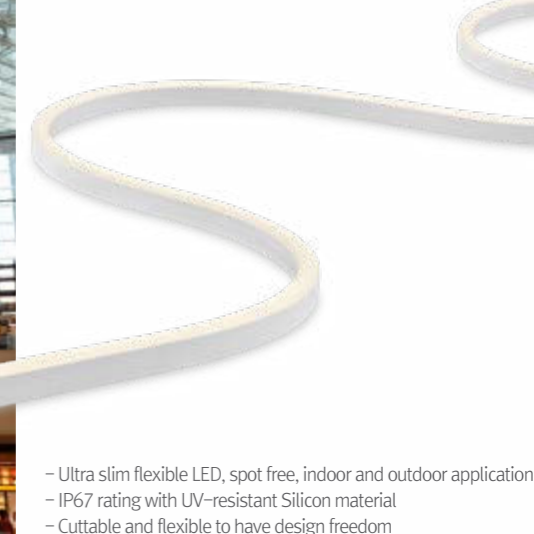

FLXible Tape Pro

- Ultra slim flexible LED, spot free, indoor and outdoor application
- IP66 rating with UV-resistant Silicon material
- Cuttable and flexible to have design freedom
- Available in standard lengths of 1, 2, 3, 4, 5M reels Extrusion
- Inpc available

Input	DC 24V	Watt	15W/m	IP Rating	IP66
Lumen	100lm/W	Max run lengths	5M	CRI	Ra)90
Colors	2400/2700/3000/3500/4000K				

FLXible Neon 1

Input	DC 24V	Watt	10W/m	IP Rating	IP67
Lumen	40lm/W	Max run lengths	5M	CRI	Ra)90
Colors	2200/2700/3000/3500/4000K				

FLXible Neon 1 Dual

Input	DC 24V	Watt	5.8W/ft	IP Rating	IP67
Lumen	40lm/W	Max run lengths	5M	CRI	Ra)90
Colors	2200K-4000K (Tunable white)