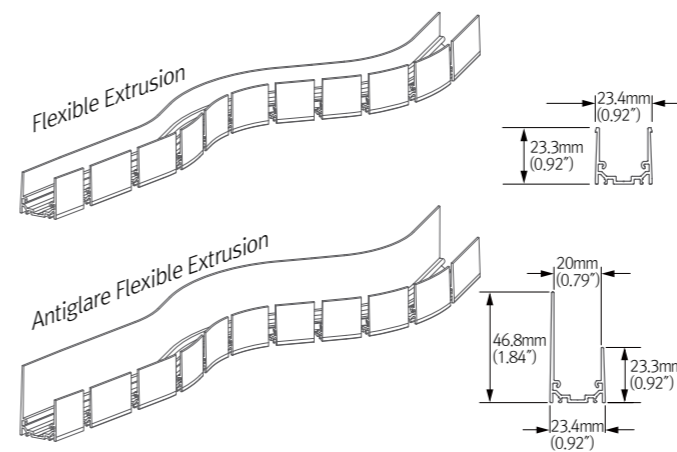

Flexible Extrusion installation