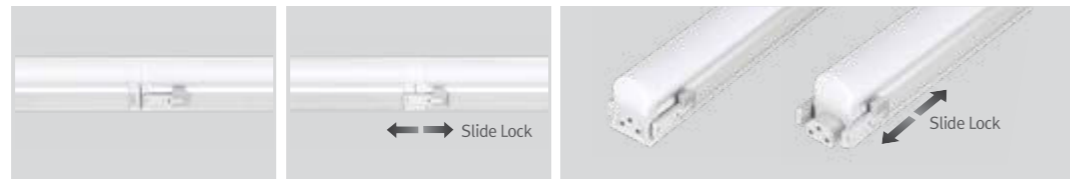

SlimLamp Slide

LED for Cove, Contour and Cabinet.

Linear perfection with Slimlamp Slide LED

- Easy slide connection system
- Slim design with seamless lighting
- Dimmable
- Round Diffuser (Square also available)
- Slide-Up Replacing System

SSL Specification

- Voltage : AC 100-277V
- Lumen : 100lm/W
- Wattage : 3W/5W/10W/15W/20W/25W
- Colors : 2700K/3000K/3500K/4000K/5700K
- CRI > 90
- IP20
- Max connection: 400W(12.60")
- Length: 150mm(5.91")/320mm (12.60")/580mm (22.83")/870mm (34.25")/1160mm (45.67")/1450mm (57.09")

VSSL Specification

- Dimming: 0-10V
- Tunable version available
- Voltage : AC 100-277V
- Lumen : 85lm/W
- Wattage : 5W/10W/15W/20W
- Colors : 2700K/3000K/3500K/4000K/5700K
- CRI > 90
- IP20
- Max connection: 400W
- Length: 150mm(5.91")/320mm (12.60")/580mm (22.83")/870mm (34.25")/1160mm (45.67")/1450mm (57.09")

LuxFeel Interior Line

High output Grazer with Multiple Beam Angles

LuxFeel Interior Line

- Indoor & Outdoor Application
- Versatile: Fitting shop, Hotel, Facades
- IP 67: Water resistance and suitable for outdoor use
- Adjustable product : Various Beam angle options
- Rotatable product to be adjusted conveniently
- High color rendering
- Various length available

Input	DC 24V	Watt	12/24/36/48W
IP Rating	IP67	Lumen	80lm/W
CRI	Ra>90	Colors	3000/4000K
Beam angle			10X60° / 30° / 40°
Length			300 (11.81") / 600 (23.62") / 900 (35.43") / 1200 (7.24")mm