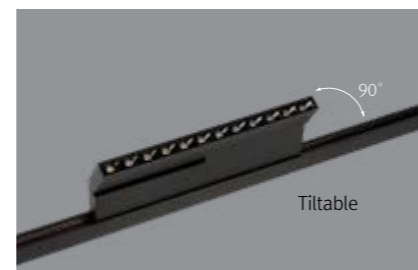

Flexible Connector
_FTMPTC

Input	DC 48V	Watt	3W
CRI	Ra>90	Beam angle	15° / 24°
Lumen	70lm/W	Colors	2,700/3,000/3,500/4,000K

Input	DC 48V	Watt	5W
CRI	Ra>90	Beam angle	15° / 24° / 36°
Lumen	72lm/W	Colors	2,700/3,000/3,500/4,000K

Input	DC 48V	Watt	5W
CRI	Ra>90	Beam angle	15° ~ 40°
Lumen	72lm/W	Colors	2,700/3,000/3,500/4,000K

Input	DC 48V	Watt	10W
CRI	Ra>90	Beam angle	15° / 24° / 36°
Lumen	87lm/W	Colors	2,700/3,000/3,500/4,000K

Input	DC 48V	Watt	15W
CRI	Ra>90	Beam angle	15° / 24° / 36°
Lumen	78lm/W	Colors	2,700/3,000/3,500/4,000K

Input	DC 48V	Watt	15W
CRI	Ra>90	Beam angle	20° ~ 55°
Lumen	78lm/W	Colors	2,700/3,000/3,500/4,000K