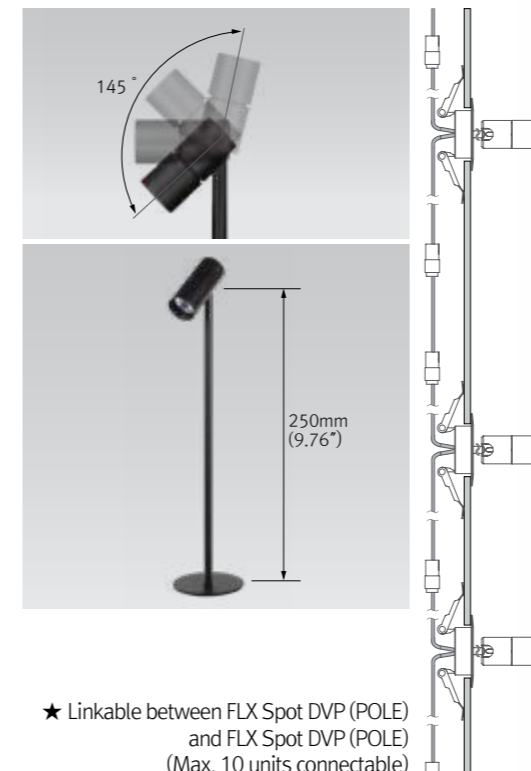

FLX SPOT DVP POLE

Versatile Mini LED Spotlight

★ Linkable between FLX Spot DVP (POLE) and FLX Spot DVP (POLE) (Max. 10 units connectable)