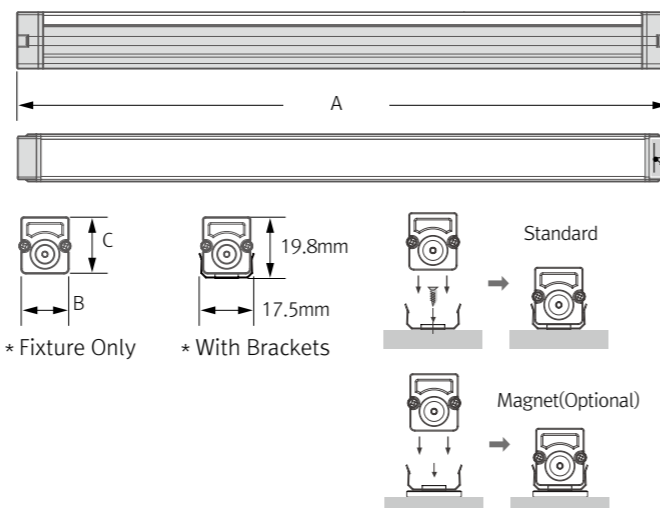

Dimension

Model Name	Power Input	Lamp Power	A(mm)	B(mm)	C(mm)
CDV4-40K(MR)-24V	DC24V	4	300	16.5	17.8
CDV8-40K(MR)-24V	DC24V	8.3	600	16.5	17.8
CDV12-40K(MR)-24V	DC24V	12.3	900	16.5	17.8
CDV16-40K(MR)-24V	DC24V	16.5	1200	16.5	17.8
CDV20-40K(MR)-24V	DC24V	20.6	1500	16.5	17.8

Connecting Cable

- CDVPTC 150mm
- CDVPTC 300mm
- CDVPTC 600mm

Direct connector

- CDVCPL

Power cable

- CDVPC 1,800mm

Open Power cable (Standard type)

- CDVOPC 1,800mm