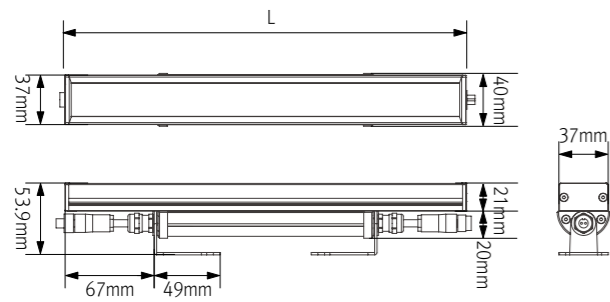

## LuxFeel Interior Line

Light for facades, window display

LED Facade luminaire for near and far

- Ideal for exhibition or commercial place
- Adjustable product: beam angle changeable
- Light for facades, windows display and architecture
- High color rendering
- Various length available

**Specification**

Model Name	Voltage Input	Energy Consumption	Luminous Flux	Energy Efficiency	Color Rendering	Available color	Beam Angle	Material	Housing Color
LIL12 40K-24V	DC 24V	12W	850 lm	70 lm	Ra > 90	2,700K/3,000K/3,500K/4,000K/5,000K	32°, 46° Oval 13° x 40°	AL	BK, SV, WT
LIL24 40K-24V	DC 24V	24W	1,700 lm	70 lm	Ra > 90	2,700K/3,000K/3,500K/4,000K/5,000K			
LIL36 40K-24V	DC 24V	36W	2,550 lm	70 lm	Ra > 90	2,700K/3,000K/3,500K/4,000K/5,000K			
LIL48 40K-24V	DC 24V	48W	3,400 lm	70 lm	Ra > 90	2,700K/3,000K/3,500K/4,000K/5,000K			

**Dimension**

Model Name	L (Length/mm)
LIL12 40K-24V	300.5
LIL24 40K-24V	600.5
LIL36 40K-24V	900.5
LIL48 40K-24V	1,200.5

**Installation**

**Photometric data**

**Notice**

- Max. connection : 100W in one row (single power feed)

**Light output**

**Accessories**

Ⓐ Open Power cable : LILOPC (2,500mm)

\* Available Color : Black, White

Ⓑ LED Driver with 12way distributor with power cord (1,800mm)

Part NO	FLC30-24V/T	FLC75-24V-P/T
Capacity	30W 24V	75W 24V