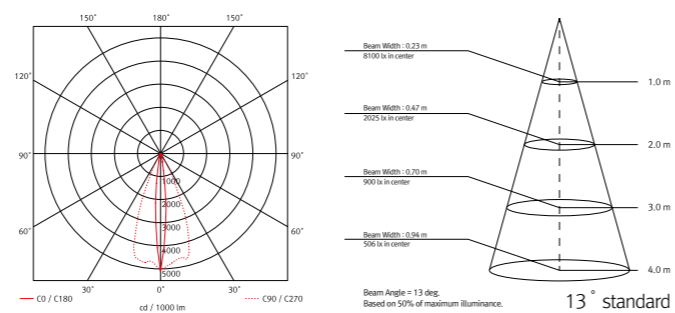

**Specification**

Model Name	Voltage Input	Energy Consumption	Luminous Flux	Energy Efficiency	Color Rendering	Available color	Beam Angle	Material	Housing Color
LIL12 40K-24V	DC 24V	12W	850 lm	70 lm	Ra > 90	2,700K/3,000K/3,500K/4,000K/5,000K	32°, 46° Oval 13° x 40°	AL	BK, SV, WT
LIL24 40K-24V	DC 24V	24W	1,700 lm	70 lm	Ra > 90	2,700K/3,000K/3,500K/4,000K/5,000K			
LIL36 40K-24V	DC 24V	36W	2,550 lm	70 lm	Ra > 90	2,700K/3,000K/3,500K/4,000K/5,000K			
LIL48 40K-24V	DC 24V	48W	3,400 lm	70 lm	Ra > 90	2,700K/3,000K/3,500K/4,000K/5,000K			

**Dimension**

Model Name	L (Length/mm)
LIL12 40K-24V	300.5
LIL24 40K-24V	600.5
LIL36 40K-24V	900.5
LIL48 40K-24V	1,200.5

**Installation**

**Photometric data**

**Notice**

- Max. connection : 100W in one row (single power feed)