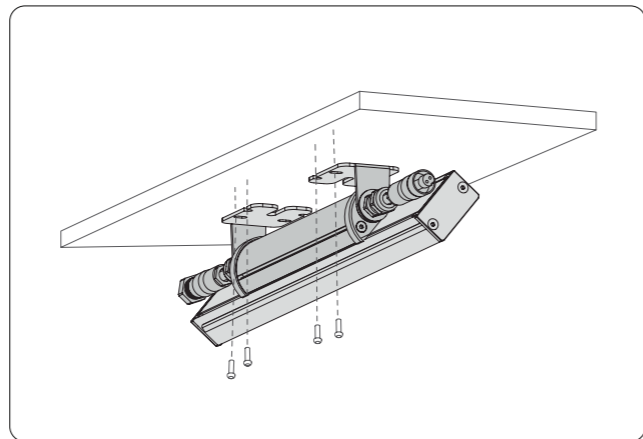

**Dimension**

Model Name	L (Length/mm)
LIL12 40K-24V	300.5
LIL24 40K-24V	600.5
LIL36 40K-24V	900.5
LIL48 40K-24V	1,200.5

**Installation**

**Photometric data**

**Notice**

- Max. connection : 100W in one row (single power feed)

**Light output**

**Accessories**

Ⓐ Open Power cable : LILOPC (2,500mm)

\* Available Color : Black, White

Ⓑ LED Driver with 12way distributor with power cord (1,800mm)

Part NO	FLC30-24V/T	FLC75-24V-P/T
Capacity	30W 24V	75W 24V